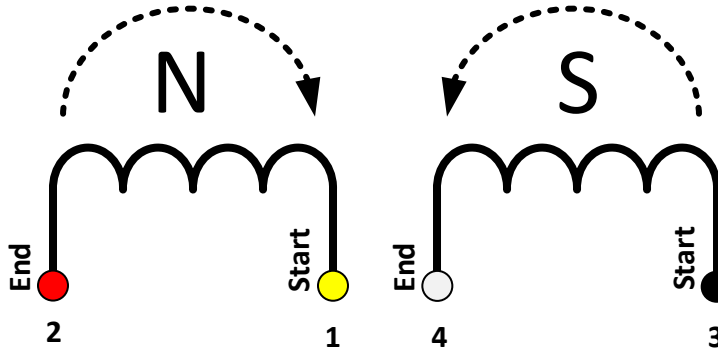

- 1 GIALLO/YELLOW
- 2 ROSSO/RED
- 3 NERO/BLACK
- 4 BIANCO/WHITE

Series / Parallel / Single Coil
(DPDT ON-ON-ON Switch)

Coil Tap
(SPDT ON-ON Switch)

Progressive Coil Tap
250K/500K Log pot