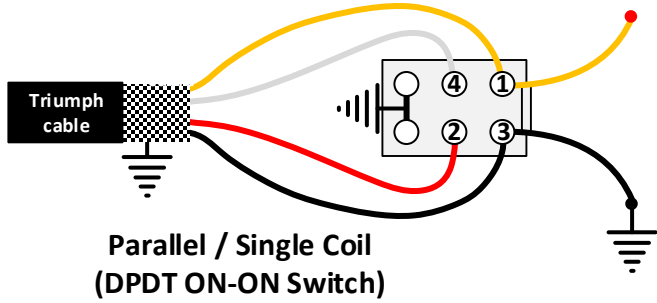

- 1 GIALLO/YELLOW
- 2 ROSSO/RED
- 3 NERO/BLACK
- 4 BIANCO/WHITE

Series / Parallel / Single Coil
(DPDT ON-ON-ON Switch)

Coil Tap
(SPDT ON-ON Switch)

Progressive Coil Tap
250K/500K Log pot