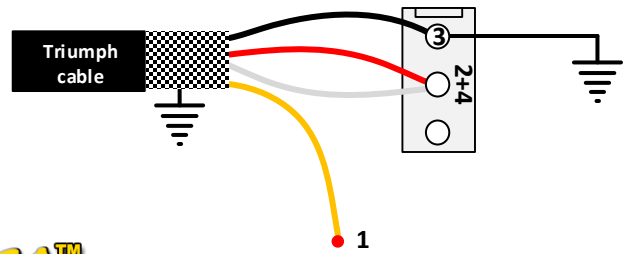

- 1 GIALLO/YELLOW
- 2 ROSSO/RED
- 3 NERO/BLACK
- 4 BIANCO/WHITE

Series / Parallel / Single Coil
(DPDT ON-ON-ON Switch)

Coil Tap
(SPDT ON-ON Switch)

Progressive Coil Tap
250K/500K Log pot