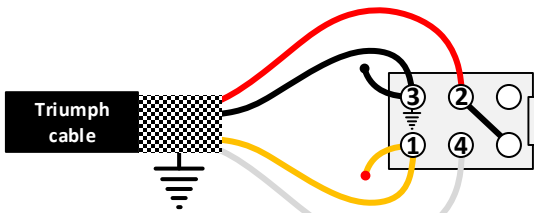

- 1 GIALLO/YELLOW
- 2 ROSSO/RED
- 3 NERO/BLACK
- 4 BIANCO/WHITE

Series / Parallel / Single Coil
(DPDT ON-ON-ON Switch)

Coil Tap
(SPDT ON-ON Switch)

Progressive Coil Tap
250K/500K Log pot