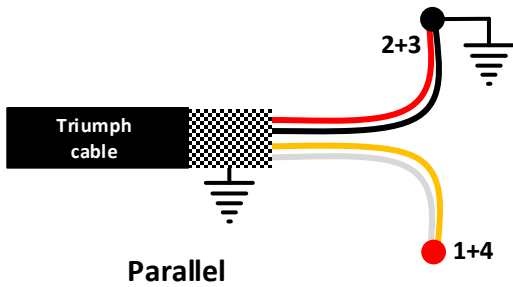

- 1 GIALLO/YELLOW
- 2 ROSSO/RED
- 3 NERO/BLACK
- 4 BIANCO/WHITE

Series / Parallel / Single Coil
(DPDT ON-ON-ON Switch)

Coil Tap
(SPDT ON-ON Switch)

Progressive Coil Tap
250K/500K Log pot