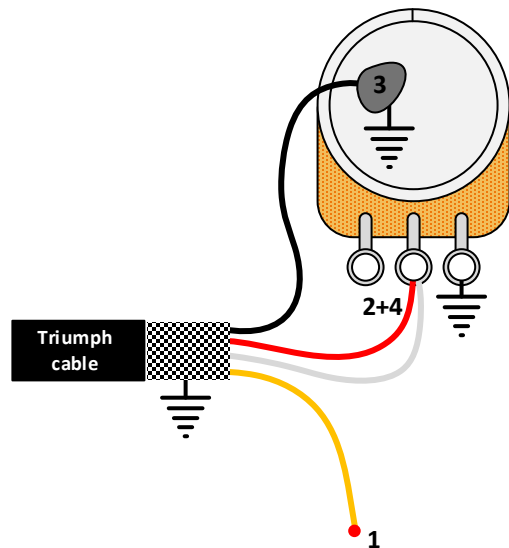

- 1 GIALLO/YELLOW
- 2 ROSSO/RED
- 3 NERO/BLACK
- 4 BIANCO/WHITE

Series / Parallel / Single Coil
(DPDT ON-ON-ON Switch)

Coil Tap
(SPDT ON-ON Switch)

Progressive Coil Tap
250K/500K Log pot