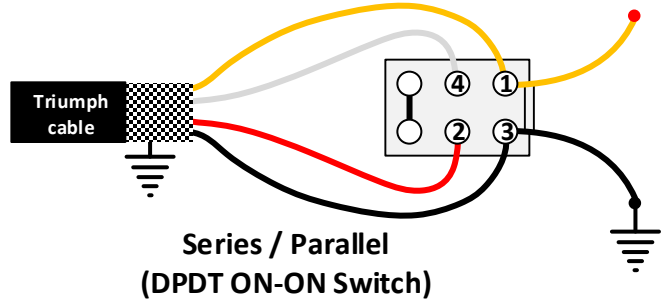

- 1 GIALLO/YELLOW
- 2 ROSSO/RED
- 3 NERO/BLACK
- 4 BIANCO/WHITE

Series / Parallel / Single Coil
(DPDT ON-ON-ON Switch)

Coil Tap
(SPDT ON-ON Switch)

Progressive Coil Tap
250K/500K Log pot