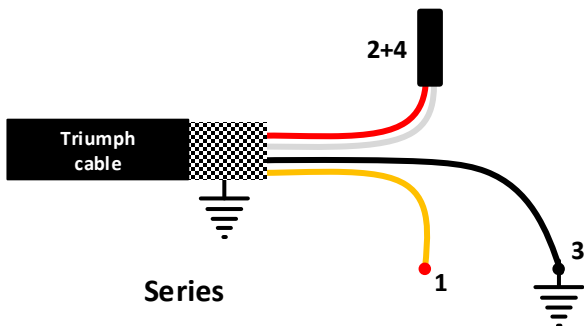

- 1 GIALLO/YELLOW
- 2 ROSSO/RED
- 3 NERO/BLACK
- 4 BIANCO/WHITE

Series / Parallel / Single Coil
(DPDT ON-ON-ON Switch)

Coil Tap
(SPDT ON-ON Switch)

Progressive Coil Tap
250K/500K Log pot