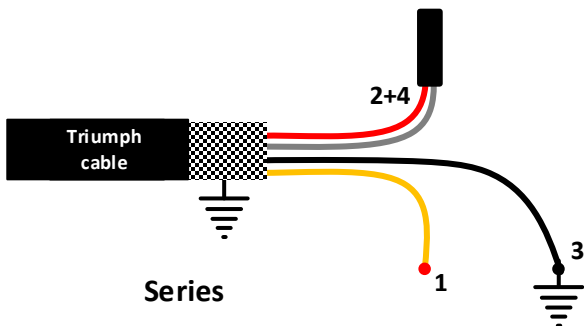

- 1 GIALLO/YELLOW
- 2 ROSSO/RED
- 3 NERO/BLACK
- 4 BIANCO/WHITE

Series / Parallel / Single Coil  
(DPDT ON-ON-ON Switch)

Coil Tap  
(SPDT ON-ON Switch)

*Magnetics™*  
PICKUPS

Progressive Coil Tap  
250K/500K Log pot