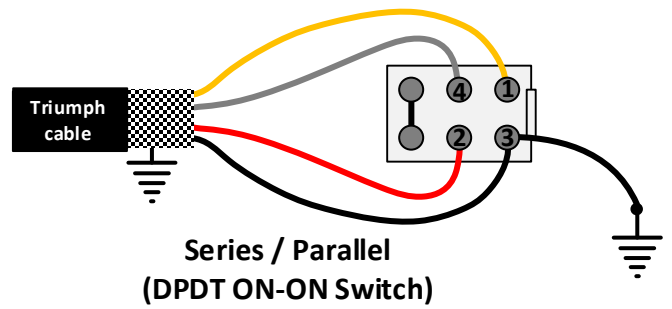

- 1 GIALLO/YELLOW
- 2 ROSSO/RED
- 3 NERO/BLACK
- 4 BIANCO/WHITE

Series / Parallel / Single Coil  
(DPDT ON-ON-ON Switch)

Coil Tap  
(SPDT ON-ON Switch)

*Magnetics™*  
PICKUPS

Progressive Coil Tap  
250K/500K Log pot