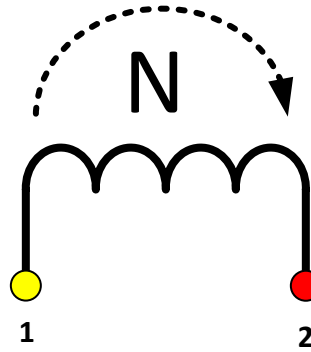

- 1 GIALLO/YELLOW
- 2 ROSSO/RED
- 3 NERO/BLACK
- 4 BIANCO/WHITE

Series / Parallel / Single Coil  
(DPDT ON-ON-ON Switch)

Coil Tap  
(SPDT ON-ON Switch)

*Magnetics™*  
PICKUPS

Progressive Coil Tap  
250K/500K Log pot