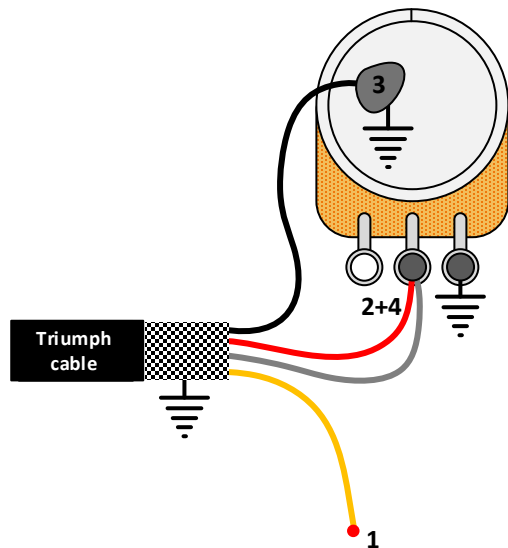

- 1 GIALLO/YELLOW
- 2 ROSSO/RED
- 3 NERO/BLACK
- 4 BIANCO/WHITE

Series / Parallel / Single Coil  
(DPDT ON-ON-ON Switch)

Coil Tap  
(SPDT ON-ON Switch)

*Magnetics™*  
PICKUPS

Progressive Coil Tap  
250K/500K Log pot