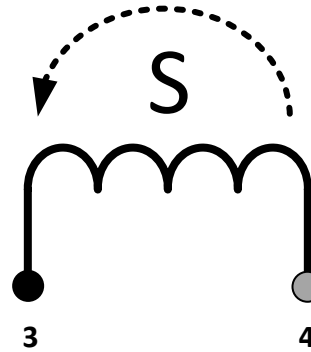

- 1 GIALLO/YELLOW
- 2 ROSSO/RED
- 3 NERO/BLACK
- 4 BIANCO/WHITE

Series / Parallel / Single Coil  
(DPDT ON-ON-ON Switch)

Coil Tap  
(SPDT ON-ON Switch)

*Magnetics™*  
PICKUPS

Progressive Coil Tap  
250K/500K Log pot