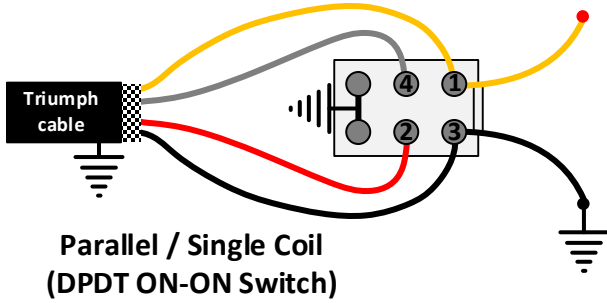

- 1 GIALLO/YELLOW
- 2 ROSSO/RED
- 3 NERO/BLACK
- 4 BIANCO/WHITE

Series / Parallel / Single Coil  
(DPDT ON-ON-ON Switch)

Coil Tap  
(SPDT ON-ON Switch)

*Magnetics™*  
PICKUPS

Progressive Coil Tap  
250K/500K Log pot