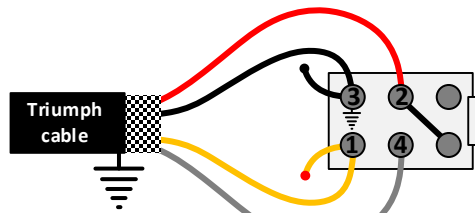

- 1 GIALLO/YELLOW
- 2 ROSSO/RED
- 3 NERO/BLACK
- 4 BIANCO/WHITE

Series / Parallel / Single Coil  
(DPDT ON-ON-ON Switch)

Coil Tap  
(SPDT ON-ON Switch)

*Magnetics™*  
PICKUPS

Progressive Coil Tap  
250K/500K Log pot