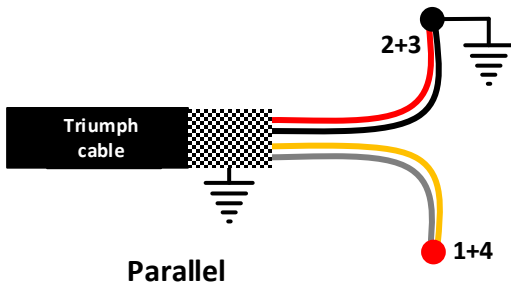

- 1 GIALLO/YELLOW
- 2 ROSSO/RED
- 3 NERO/BLACK
- 4 BIANCO/WHITE

Series / Parallel / Single Coil  
(DPDT ON-ON-ON Switch)

Coil Tap  
(SPDT ON-ON Switch)

*Magnetics™*  
PICKUPS

Progressive Coil Tap  
250K/500K Log pot