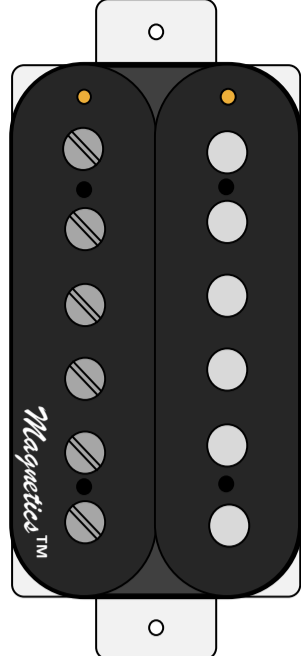

BRIDGE

NECK

BLACK

CREAM

For different colors and custom requests please contact us

BRIDGE

NECK

**ZEBRA
REVERSE
(Inner)**

**ZEBRA
REVERSE
(outer)**

For different colors and custom requests please contact us

BRIDGE

NECK

**ZEBRA
(Right)**

**ZEBRA
(Left)**

For different colors and custom requests please contact us