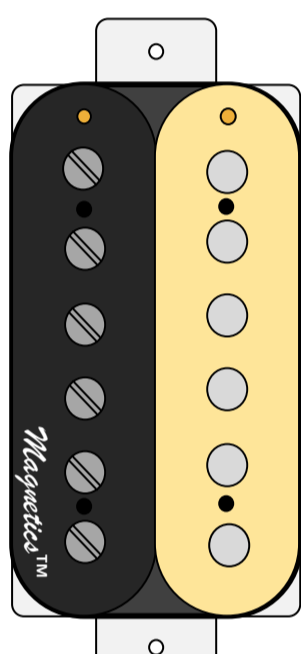

BRIDGE

NECK

BLACK

CREAM

For different colors and custom requests please contact us

BRIDGE

NECK

**ZEBRA
REVERSE
(Inner)**

**ZEBRA
REVERSE
(outer)**

For different colors and custom requests please contact us

BRIDGE

NECK

**ZEBRA
(Right)**

**ZEBRA
(Left)**

For different colors and custom requests please contact us