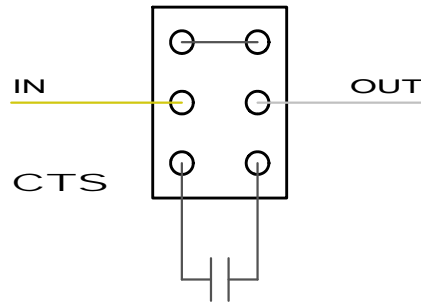

A

B

C

D

E

F

Model	CTS Coil Tap Simulator
Description	Humbucker/Single Coil switch simulator
F.R.	-
Power Supply	-
Battery Life	-
Notes	Programmable Coil Tap micro switch